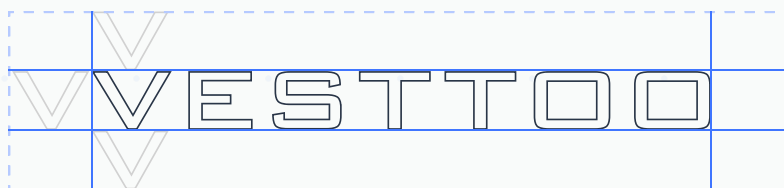

Logo

The logo 'VESTTOO' is displayed with a primary gradient from purple to teal.

Primary gradient

The logo 'VESTTOO' is displayed in white text on a solid purple rectangular background.

Primary white

The logo 'VESTTOO' is displayed in a flat, solid blue color.

Flat color

Clear space around the logo

Colors - for online usage

Main blue
#5855e4

Orange
#FF9A26

Purple
#C11884

Green
#18C19B

Gradients: primary

#5855e4
#C11884

#C11884
#FF9A26

#18C19B
#5855e4

Gradients: secondary

#44D7C7
#5E93F9

#FFB259
#F691A0

#C11884
#9B18C1

Neutrals

#293547

#67707D

#979797

#F9F9F9

Typefaces

Headline:

MAVEN PRO

Text:

Maven pro
Montserrat